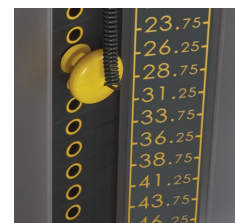

Email : life@lifefitness.com

Website : www.lifefitness.co.uk

Inclusive Fitness
Accredited Item
2016-2018

LifeFitness
WHAT WE LIVE FOR

Signature Series Cable Motion Inclusive Dual Adjustable Pulley

- With over 225 different exercise options, the Inclusive Dual Adjustable Pulley provides variety enjoyed by both disabled and non-disabled exercisers
- Ergonomically shaped adjustments are easily identifiable and easy to grasp
- High-contrast tactile weight stack labels help visually impaired users determine weight increments and pin placement
- Pulley handle is easily distinguishable and allows users to adjust pulley height with one hand
- Stability handles allow users to steady themselves; handles fold in when not in use

Key Features

Ergonomically Shaped
Adjustments

High-contrast Tactile Weight
Stack Labels

D-shaped handle for easy, single-
handed adjustment

Safety Handles

Inclusive Fitness
Accredited Item
2016-2018

LifeFitness
WHAT WE LIVE FOR