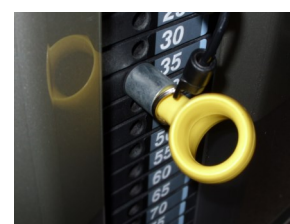

Key Features

Single-hand operation
swing- away seat

Clear instructions

Aluminium rings

Large, easy access selector pin

310Gi Chest Press

Key Features

Single-hand operation
swing-away seat

Clear instructions

Aluminium rings

Large, easy access selector pin

- Larger, single-hand operation swing-away seat for easy wheelchair access and those with limited mobility
- Converging axis closely replicates the body's natural movement, enabling users to obtain maximum results through a safer, easier and more enjoyable workout
- Clear, uncluttered, easy to understand instructions featuring text and illustrations
- Large raised iconography on weight stack and adjustments
- Aluminium rings allow visually-impaired users to feel where dual handgrips are located
- 2.5kg Weight increments and large, clear, easily accessible selector pins allow for an optimum workout experience for all

314Gi Pec Deck

Key Features

Single-hand operation
swing- away seat

Clear instructions

Aluminium rings

Large, easy access selector pin

- Larger, single-hand operation swing-away seat for easy wheel-chair access and those with limited mobility
- Clear, uncluttered, easy to understand instructions featuring text and illustrations
- Large raised iconography on weight stack and adjustments
- Aluminium rings allow visually-impaired users to feel where handles are located
- 2.5kg Weight increments and large, clear, easily accessible selector pins allow for an optimum workout experience for all