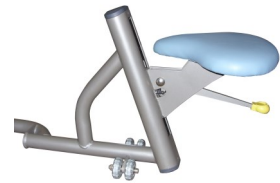

370Gi Tricep Press

Key Features

Single-hand operation
swing-away seat

Clear instructions

Aluminium rings

Large, easy access selector pin

- Larger, single-hand operation swing-away seat for easy wheel-chair access and those with limited mobility
- Outstanding performance and motion through highly efficient biomechanic design
- Clear, uncluttered, easy to understand instructions featuring text and illustrations
- Large raised iconography on weight stack and adjustments
- Aluminium rings allow visually-impaired users to feel where handles are located
- 2.5kg Weight increments and large, clear, easily accessible selector pins allow for an optimum workout experience for all

Inclusive Fitness
Accredited Item
2016-2018

447Gi Seated Row

Key Features

Single-hand operation
swing- away seat

Twist and lock plunger

- Larger, single-hand operation swing-away seat for easy wheel-chair access and those with limited mobility
- Twist & Lock adjustment plunger allows easy operation
- Adjustable seat height, range and ergonomic handles cater for users of all shapes and sizes with ease.
- Converging axis closely replicates the body's natural movement
- Clear, uncluttered, easy to understand instructions
- Large raised iconography on weight stack and adjustments to aid visually-impaired users
- 2.5kg Weight increments and large, clear, easily accessible selector pins

Ergonomic handles

Large, easy access selector pin

Inclusive Fitness
Accredited Item
2016-2018

576Gi Seated Leg

- Centrally located seat adjustment can easily be operated by all
- Large footplate, seat and side handles provide maximum stability
- Biomechanically efficient back support provides maximum comfort and safety
- Clear, uncluttered, easy to understand instructions featuring text and illustrations
- Large raised iconography on weight stack and adjustments
- 5kg Weight increments and large, clear, easily accessible selector pins allow for an optimum workout experience for all