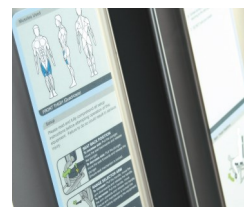

Clear Instructions