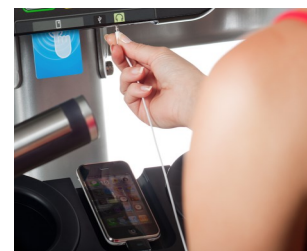

Centralised seat adjustment

Easy to adjust pedal straps

Audio feedback

- Audio feedback
- Large, high-contrast colour display with easy-read text
- Raised iconography and large console keys allow easy use and identification of all controls
- Centralised, single-hand operation seat adjust ensures maximum usability for all
- Easy to adjust pedal straps
- Walk-through design allows easy access for those with limited mobility