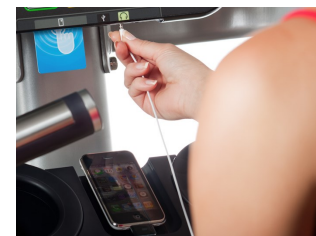

Key Features

Lockable pedals

Low profile pedals

Audio feedback

Easy to use console

280Gi-2 X-Train

- Audio feedback
- Large, high-contrast colour display with easy-read text
- Raised iconography and large console keys allow easy use and identification of all controls
- Multiple lockable pedal positions for easy access
- Low-profile pedals