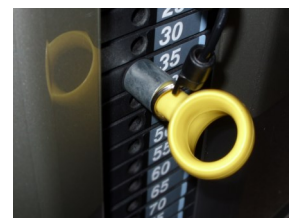

Clear instructions

Aluminium rings

Large, easy access selector pin

- Dual seat adjusters featuring large, easy-grip plungers allow easy access for all users
- Durable, smooth running cam system gives a safe, efficient workout
- Easy to use ROM with increased digit size for visually-impaired users
- Clear, uncluttered, easy to understand instructions featuring text and illustrations
- Large raised iconography on weight stack and adjustments
- Aluminium rings allow visually-impaired users to feel where handgrips are located
- 2.5kg Weight increments and large, clear, easily accessible selector pins

Key Features

Dual position footrail

Raised iconography & Aluminium rings

Clear Instructions

Large, easy access selector pin

Inclusive Fitness
Accredited Item
2016-2018

500Gi Adductor

- Smooth central pivot action for a safe, efficient workout
- Sturdy footrail with dual positions
- Step-up box to aid those with limited mobility
- Clear, uncluttered, easy to understand instructions featuring text and illustrations
- Large raised iconography on weight stack and adjustments
- Aluminium rings allow visually-impaired users to feel where handles are located
- 2.5kg Weight increments and large, clear, easily accessible selector **Large, easy access selector pin**

Clear Instructions

Large, easy access selector pin

- Variable height pivotal pulley allows more adjustment for more users
- Large, lightweight karabiner for easy adjustment
- Clear, uncluttered, easy to understand instructions featuring text and illustrations
- Large raised iconography on weight stack and adjustments
- 2.5kg Weight increments and large, clear, easily accessible selector pins