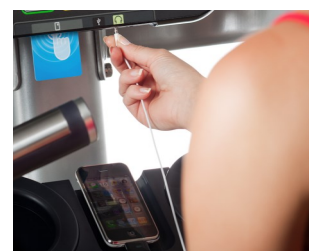

Audio feedback