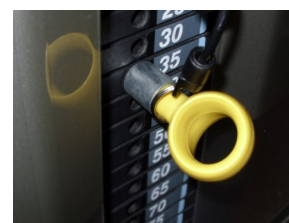

Clear Instructions

Large, easy access selector pin

- Variable height pivotal pulley allows more adjustment for more users
- Large, lightweight karabiner for easy adjustment
- Clear, uncluttered, easy to understand instructions featuring text and illustrations
- Large raised iconography on weight stack and adjustments
- 2.5kg Weight increments and large, clear, easily accessible selector pins

345Gi Crosso-

Key Features

Large Karabiner

Easy wheelchair access

Clear Instructions

Large, easy access selector pin

- Variable height pivotal pulley allows more adjustment for more users
- Large, lightweight karabiner for easy adjustment
- Clear, uncluttered, easy to understand instructions featuring text and illustrations
- Large raised iconography on weight stack and adjustments
- 2.5kg Weight increments and large, clear, easily accessible selector pins

346Gi Dual Multi-

- Variable height pivotal pulley allows more adjustment for more users
- Large, lightweight karabiner for easy adjustment
- Clear, uncluttered, easy to understand instructions featuring text and illustrations
- Large raised iconography on weight stack and adjustments
- 2.5kg Weight increments and large, clear, easily accessible selector pins