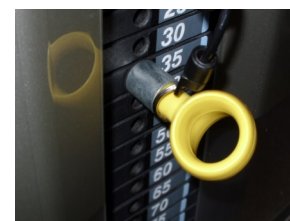

314Gi Pec Deck

Key Features

Single-hand operation
swing- away seat

Clear instructions

Aluminium rings

Large, easy access selector pin

- Larger, single-hand operation swing-away seat for easy wheel-chair access and those with limited mobility
- Clear, uncluttered, easy to understand instructions featuring text and illustrations
- Large raised iconography on weight stack and adjustments
- Aluminium rings allow visually-impaired users to feel where handles are located
- 2.5kg Weight increments and large, clear, easily accessible selector pins allow for an optimum workout experience for all

370Gi Tricep Press

Key Features

Single-hand operation
swing-away seat

Clear instructions

Aluminium rings

Large, easy access selector pin

- Larger, single-hand operation swing-away seat for easy wheel-chair access and those with limited mobility
- Outstanding performance and motion through highly efficient biomechanic design
- Clear, uncluttered, easy to understand instructions featuring text and illustrations
- Large raised iconography on weight stack and adjustments
- Aluminium rings allow visually-impaired users to feel where handles are located
- 2.5kg Weight increments and large, clear, easily accessible selector pins allow for an optimum workout experience for all

Inclusive Fitness
Accredited Item
2016-2018

447Gi Seated Row

Key Features

Single-hand operation
swing- away seat

Twist and lock plunger

- Larger, single-hand operation swing-away seat for easy wheel-chair access and those with limited mobility
- Twist & Lock adjustment plunger allows easy operation
- Adjustable seat height, range and ergonomic handles cater for users of all shapes and sizes with ease.
- Converging axis closely replicates the body's natural movement
- Clear, uncluttered, easy to understand instructions
- Large raised iconography on weight stack and adjustments to aid visually-impaired users
- 2.5kg Weight increments and large, clear, easily accessible selector pins