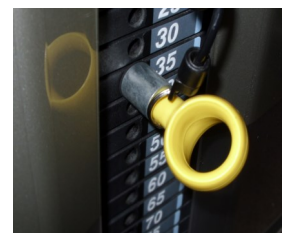

Clear Instructions

Large, easy access selector pin

- Variable height pivotal pulley allows more adjustment for more users
- Large, lightweight karabiner for easy adjustment
- Clear, uncluttered, easy to understand instructions featuring text and illustrations
- Large raised iconography on weight stack and adjustments
- 2.5kg Weight increments and large, clear, easily accessible selector pins

Key Features

Large Karabiner

Easy wheelchair access

Clear Instructions

Large, easy access selector pin

211Fi Upper Body Ergometer

- Removable seat for easy wheelchair access
- Multiple seat positions to suit a wide range of users
- Easy adjust arm length and height
- Raised iconography
- Low-profile base
- Centralised console