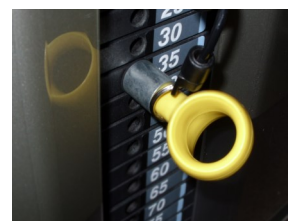

Key Features

Large Footplate

Clear instructions

Back Support

Large, easy access selector pin

560Gi Leg Exten-

- Dual seat adjusters featuring large, easy-grip plungers allow easy access for all users
- Durable, smooth running cam system gives a safe, efficient workout
- Easy to use ROM with increased digit size for visually-impaired users
- Clear, uncluttered, easy to understand instructions featuring text and illustrations
- Large raised iconography on weight stack and adjustments
- Aluminium rings allow visually-impaired users to feel where handgrips are located
- 2.5kg Weight increments and large, clear, easily accessible selector pins

Key Features

Raised Iconography

Clear instructions

Aluminium rings

Large, easy access selector pin

562Gi Leg Curl

Key Features

Raised Iconography

Clear instructions

Aluminium rings

Large, easy access selector pin

- Dual seat adjusters featuring large, easy-grip plungers allow easy access for all users
- Durable, smooth running cam system gives a safe, efficient workout
- Easy to use ROM with increased digit size for visually-impaired users
- Clear, uncluttered, easy to understand instructions featuring text and illustrations
- Large raised iconography on weight stack and adjustments
- Aluminium rings allow visually-impaired users to feel where handgrips are located
- 2.5kg Weight increments and large, clear, easily accessible selector pins