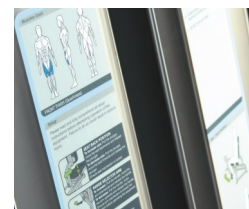

Key Features

Dual position footrail

Raised iconography & Aluminium rings

Clear Instructions

Large, easy access selector pin

Inclusive Fitness
Accredited Item
2016-2018

500Gi Adductor

- Smooth central pivot action for a safe, efficient workout
- Sturdy footrail with dual positions
- Step-up box to aid those with limited mobility
- Clear, uncluttered, easy to understand instructions featuring text and illustrations
- Large raised iconography on weight stack and adjustments
- Aluminium rings allow visually-impaired users to feel where handles are located
- 2.5kg Weight increments and large, clear, easily accessible selector **Large, easy access selector pin**