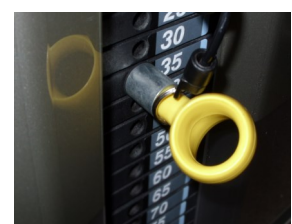

Key Features

Large Footplate

Clear instructions

Back Support

Large, easy access selector pin

560Gi Leg Exten-

- Dual seat adjusters featuring large, easy-grip plungers allow easy access for all users
- Durable, smooth running cam system gives a safe, efficient workout
- Easy to use ROM with increased digit size for visually-impaired users
- Clear, uncluttered, easy to understand instructions featuring text and illustrations
- Large raised iconography on weight stack and adjustments
- Aluminium rings allow visually-impaired users to feel where handgrips are located
- 2.5kg Weight increments and large, clear, easily accessible selector pins

Key Features

Raised Iconography

Clear instructions

Aluminium rings

Large, easy access selector pin

562Gi Leg Curl

Key Features

Raised Iconography

Clear instructions

Aluminium rings

Large, easy access selector pin

- Dual seat adjusters featuring large, easy-grip plungers allow easy access for all users
- Durable, smooth running cam system gives a safe, efficient workout
- Easy to use ROM with increased digit size for visually-impaired users
- Clear, uncluttered, easy to understand instructions featuring text and illustrations
- Large raised iconography on weight stack and adjustments
- Aluminium rings allow visually-impaired users to feel where handgrips are located
- 2.5kg Weight increments and large, clear, easily accessible selector pins