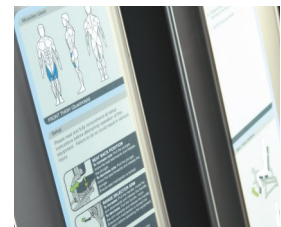

Clear instructions

Aluminium rings

Large, easy access selector pin

- Larger, single-hand operation swing-away seat for easy wheelchair access and those with limited mobility
- Converging axis closely replicates the body's natural movement, enabling users to obtain maximum results through a safer, easier and more enjoyable workout
- Clear, uncluttered, easy to understand instructions featuring text and illustrations
- Large raised iconography on weight stack and adjustments
- Aluminium rings allow visually-impaired users to feel where dual handgrips are located
- 2.5kg Weight increments and large, clear, easily accessible selector pins allow for an optimum workout experience for all