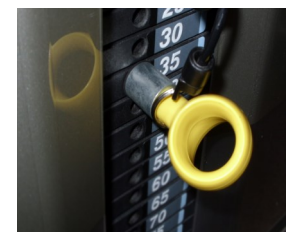

Key Features

Single-hand operation
swing- away seat

Clear instructions

Aluminium rings

Large, easy access selector pin

310Gi Chest Press

Key Features

Single-hand operation
swing-away seat

Clear instructions

Aluminium rings

Large, easy access selector pin

- Larger, single-hand operation swing-away seat for easy wheelchair access and those with limited mobility
- Converging axis closely replicates the body's natural movement, enabling users to obtain maximum results through a safer, easier and more enjoyable workout
- Clear, uncluttered, easy to understand instructions featuring text and illustrations
- Large raised iconography on weight stack and adjustments
- Aluminium rings allow visually-impaired users to feel where dual handgrips are located
- 2.5kg Weight increments and large, clear, easily accessible selector pins allow for an optimum workout experience for all

314Gi Pec Deck

Key Features

Single-hand operation
swing- away seat

Clear instructions

Aluminium rings

Large, easy access selector pin

- Larger, single-hand operation swing-away seat for easy wheel-chair access and those with limited mobility
- Clear, uncluttered, easy to understand instructions featuring text and illustrations
- Large raised iconography on weight stack and adjustments
- Aluminium rings allow visually-impaired users to feel where handles are located
- 2.5kg Weight increments and large, clear, easily accessible selector pins allow for an optimum workout experience for all