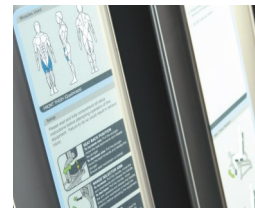

Clear instructions