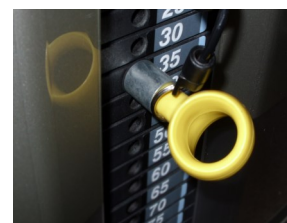

370Gi Tricep Press

Key Features

Single-hand operation
swing-away seat

Clear instructions

Aluminium rings

Large, easy access selector pin

- Larger, single-hand operation swing-away seat for easy wheel-chair access and those with limited mobility
- Outstanding performance and motion through highly efficient biomechanic design
- Clear, uncluttered, easy to understand instructions featuring text and illustrations
- Large raised iconography on weight stack and adjustments
- Aluminium rings allow visually-impaired users to feel where handles are located
- 2.5kg Weight increments and large, clear, easily accessible selector pins allow for an optimum workout experience for all

Inclusive Fitness
Accredited Item
2016-2018

447Gi Seated Row

Key Features

Single-hand operation
swing- away seat

Twist and lock plunger

- Larger, single-hand operation swing-away seat for easy wheel-chair access and those with limited mobility
- Twist & Lock adjustment plunger allows easy operation
- Adjustable seat height, range and ergonomic handles cater for users of all shapes and sizes with ease.
- Converging axis closely replicates the body's natural movement
- Clear, uncluttered, easy to understand instructions
- Large raised iconography on weight stack and adjustments to aid visually-impaired users
- 2.5kg Weight increments and large, clear, easily accessible selector pins

Ergonomic handles

Large, easy access selector pin

Inclusive Fitness
Accredited Item
2016-2018

576Gi Seated Leg

- Centrally located seat adjustment can easily be operated by all
- Large footplate, seat and side handles provide maximum stability
- Biomechanically efficient back support provides maximum comfort and safety
- Clear, uncluttered, easy to understand instructions featuring text and illustrations
- Large raised iconography on weight stack and adjustments
- 5kg Weight increments and large, clear, easily accessible selector pins allow for an optimum workout experience for all