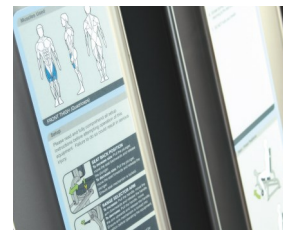

Clear instructions

Aluminium rings