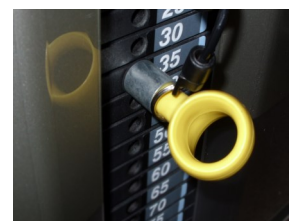

Clear instructions

Aluminium rings

Large, easy access selector pin

- Dual seat adjusters featuring large, easy-grip plungers allow easy access for all users
- Durable, smooth running cam system gives a safe, efficient workout
- Easy to use ROM with increased digit size for visually-impaired users
- Clear, uncluttered, easy to understand instructions featuring text and illustrations
- Large raised iconography on weight stack and adjustments
- Aluminium rings allow visually-impaired users to feel where handgrips are located
- 2.5kg Weight increments and large, clear, easily accessible selector pins

Clear Instructions

Large, easy access selector pin

- Variable height pivotal pulley allows more adjustment for more users
- Large, lightweight karabiner for easy adjustment
- Clear, uncluttered, easy to understand instructions featuring text and illustrations
- Large raised iconography on weight stack and adjustments
- 2.5kg Weight increments and large, clear, easily accessible selector pins

345Gi Crosso-

Key Features

Large Karabiner

Easy wheelchair access

Clear Instructions

Large, easy access selector pin

- Variable height pivotal pulley allows more adjustment for more users
- Large, lightweight karabiner for easy adjustment
- Clear, uncluttered, easy to understand instructions featuring text and illustrations
- Large raised iconography on weight stack and adjustments
- 2.5kg Weight increments and large, clear, easily accessible selector pins