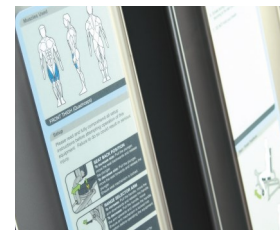

314Gi Pec Deck

Key Features

Single-hand operation
swing- away seat

Clear instructions

Aluminium rings

Large, easy access selector pin

- Larger, single-hand operation swing-away seat for easy wheel-chair access and those with limited mobility
- Clear, uncluttered, easy to understand instructions featuring text and illustrations
- Large raised iconography on weight stack and adjustments
- Aluminium rings allow visually-impaired users to feel where handles are located
- 2.5kg Weight increments and large, clear, easily accessible selector pins allow for an optimum workout experience for all

370Gi Tricep Press

Key Features

Single-hand operation
swing-away seat

Clear instructions

Aluminium rings

Large, easy access selector pin

- Larger, single-hand operation swing-away seat for easy wheel-chair access and those with limited mobility
- Outstanding performance and motion through highly efficient biomechanic design
- Clear, uncluttered, easy to understand instructions featuring text and illustrations
- Large raised iconography on weight stack and adjustments
- Aluminium rings allow visually-impaired users to feel where handles are located
- 2.5kg Weight increments and large, clear, easily accessible selector pins allow for an optimum workout experience for all

Inclusive Fitness
Accredited Item
2016-2018

447Gi Seated Row

Key Features

Single-hand operation
swing- away seat

Twist and lock plunger

- Larger, single-hand operation swing-away seat for easy wheel-chair access and those with limited mobility
- Twist & Lock adjustment plunger allows easy operation
- Adjustable seat height, range and ergonomic handles cater for users of all shapes and sizes with ease.
- Converging axis closely replicates the body's natural movement
- Clear, uncluttered, easy to understand instructions
- Large raised iconography on weight stack and adjustments to aid visually-impaired users
- 2.5kg Weight increments and large, clear, easily accessible selector pins