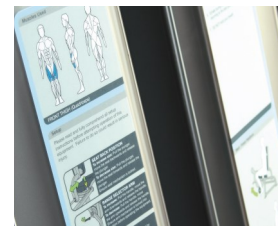

Clear instructions

Aluminium rings

Large, easy access selector pin

- Larger, single-hand operation swing-away seat for easy wheelchair access and those with limited mobility
- Converging axis closely replicates the body's natural movement, enabling users to obtain maximum results through a safer, easier and more enjoyable workout
- Clear, uncluttered, easy to understand instructions featuring text and illustrations
- Large raised iconography on weight stack and adjustments
- Aluminium rings allow visually-impaired users to feel where dual handgrips are located
- 2.5kg Weight increments and large, clear, easily accessible selector pins allow for an optimum workout experience for all

314Gi Pec Deck

Key Features

Single-hand operation
swing- away seat

Clear instructions

Aluminium rings

Large, easy access selector pin

- Larger, single-hand operation swing-away seat for easy wheel-chair access and those with limited mobility
- Clear, uncluttered, easy to understand instructions featuring text and illustrations
- Large raised iconography on weight stack and adjustments
- Aluminium rings allow visually-impaired users to feel where handles are located
- 2.5kg Weight increments and large, clear, easily accessible selector pins allow for an optimum workout experience for all