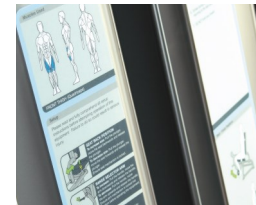

Key Features

Raised Iconography

Clear instructions

Aluminium rings

Large, easy access selector pin

562Gi Leg Curl

Key Features

Raised Iconography

Clear instructions

Aluminium rings

Large, easy access selector pin

- Dual seat adjusters featuring large, easy-grip plungers allow easy access for all users
- Durable, smooth running cam system gives a safe, efficient workout
- Easy to use ROM with increased digit size for visually-impaired users
- Clear, uncluttered, easy to understand instructions featuring text and illustrations
- Large raised iconography on weight stack and adjustments
- Aluminium rings allow visually-impaired users to feel where handgrips are located
- 2.5kg Weight increments and large, clear, easily accessible selector pins