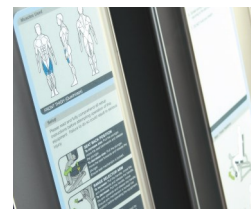

Inclusive Fitness
Accredited Item
2016-2018

447Gi Seated Row

Key Features

Single-hand operation
swing- away seat

Twist and lock plunger

- Larger, single-hand operation swing-away seat for easy wheel-chair access and those with limited mobility
- Twist & Lock adjustment plunger allows easy operation
- Adjustable seat height, range and ergonomic handles cater for users of all shapes and sizes with ease.
- Converging axis closely replicates the body's natural movement
- Clear, uncluttered, easy to understand instructions
- Large raised iconography on weight stack and adjustments to aid visually-impaired users
- 2.5kg Weight increments and large, clear, easily accessible selector pins

Ergonomic handles

Large, easy access selector pin

Inclusive Fitness
Accredited Item
2016-2018

576Gi Seated Leg

- Centrally located seat adjustment can easily be operated by all
- Large footplate, seat and side handles provide maximum stability
- Biomechanically efficient back support provides maximum comfort and safety
- Clear, uncluttered, easy to understand instructions featuring text and illustrations
- Large raised iconography on weight stack and adjustments
- 5kg Weight increments and large, clear, easily accessible selector pins allow for an optimum workout experience for all

Key Features

Large Footplate

Clear instructions

Back Support

Large, easy access selector pin

560Gi Leg Exten-

- Dual seat adjusters featuring large, easy-grip plungers allow easy access for all users
- Durable, smooth running cam system gives a safe, efficient workout
- Easy to use ROM with increased digit size for visually-impaired users
- Clear, uncluttered, easy to understand instructions featuring text and illustrations
- Large raised iconography on weight stack and adjustments
- Aluminium rings allow visually-impaired users to feel where handgrips are located
- 2.5kg Weight increments and large, clear, easily accessible selector pins