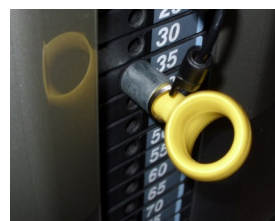

Clear Instructions