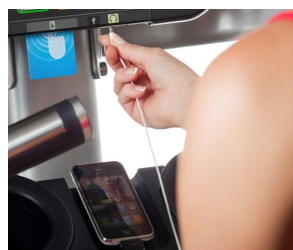

Centralised seat adjustment

Easy to adjust pedal straps

Audio feedback

- Audio feedback
- Large, high-contrast colour display with easy-read text
- Raised iconography and large console keys allow easy use and identification of all controls
- Centralised, single-hand operation seat adjust ensures maximum usability for all
- Easy to adjust pedal straps
- Walk-through design allows easy access for those with limited mobility

250Gi-3 R-Cycle

Key Features

Easy to use console

Centralised seat adjustment

Easy to adjust pedal straps

Audio feedback

- Audio feedback
- Large, high-contrast colour display with easy-read text
- Raised iconography and large console keys allow easy use and identification of all controls
- Centralised, single-hand operation seat adjust ensures maximum usability for all
- Easy to adjust pedal straps
- Walk-through design allows easy access for those with limited mobility